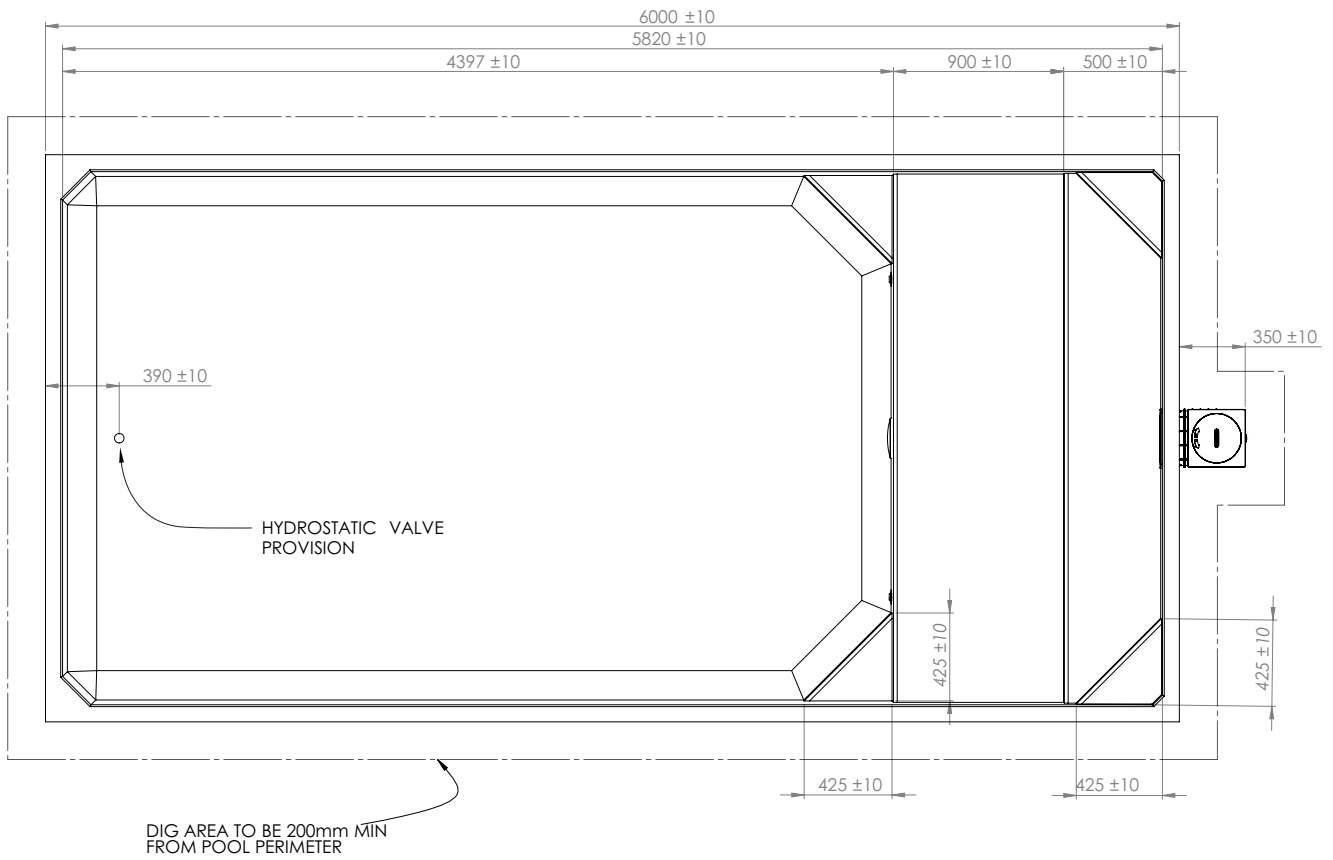

Max

Highly engineered concrete pool shell

High performance ecoFINISH interior

Spa electrics multi-coloured LED light

Poolrite innoSkim skimmer box

Pre-fitted hydrostatic valve

Two (2) pre-plumbed returns

Aerial View

Side View