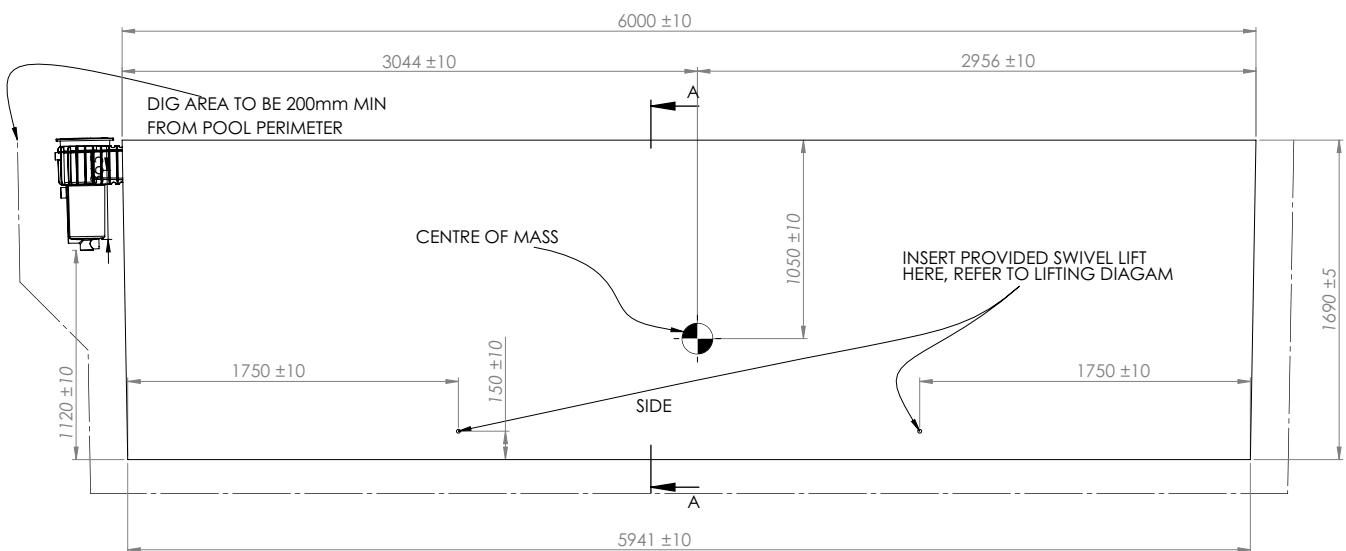

Max

Highly engineered concrete pool shell

High performance ecoFINISH interior

Spa electrics multi-coloured LED light

Poolrite innoSkim skimmer box

Pre-fitted hydrostatic valve

Two (2) pre-plumbed returns

Aerial View

Side View