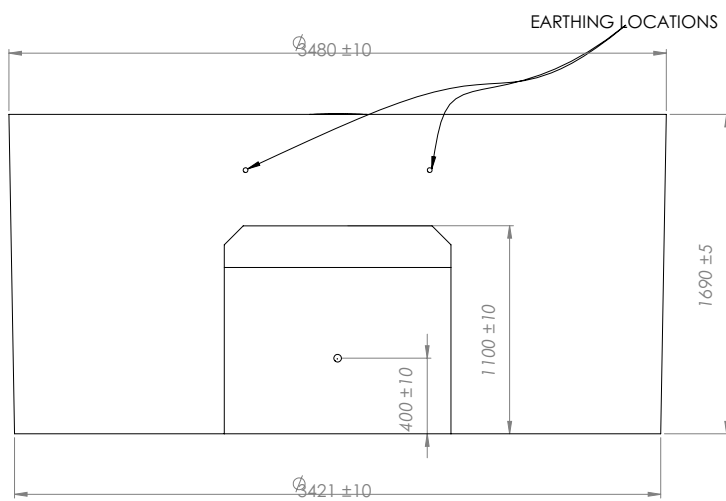

Side View

CL POOLS

PHONE
0404 845 406

EMAIL
daniel@clpools.com.au

VISIT
www.clpools.com.

Side Section View

Skimmer End View

End View