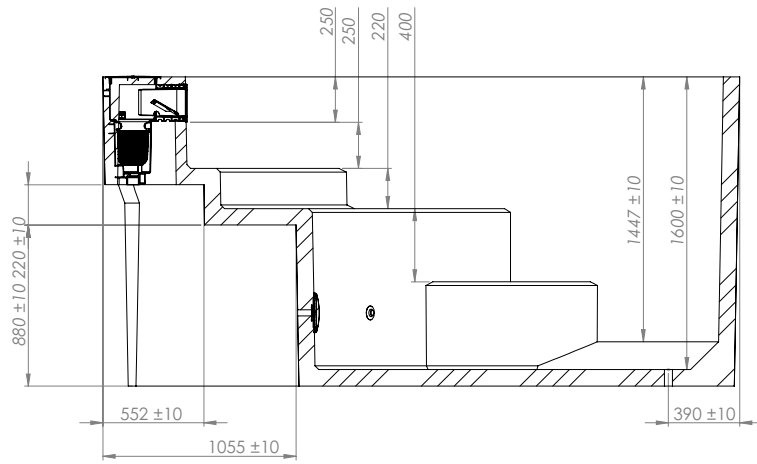

Arena

Highly engineered concrete pool shell

High performance ecoFINISH interior

Spa electrics multi-coloured LED light

Poolrite innoSkim skimmer box

Pre-fitted hydrostatic valve

Two (2) pre-plumbed returns

Aerial View

Side View

CL POOLS

PHONE
0404 845 406

EMAIL
daniel@clpools.com.au

VISIT
www.clpools.com.

Side Section View

Skimmer End View

End View