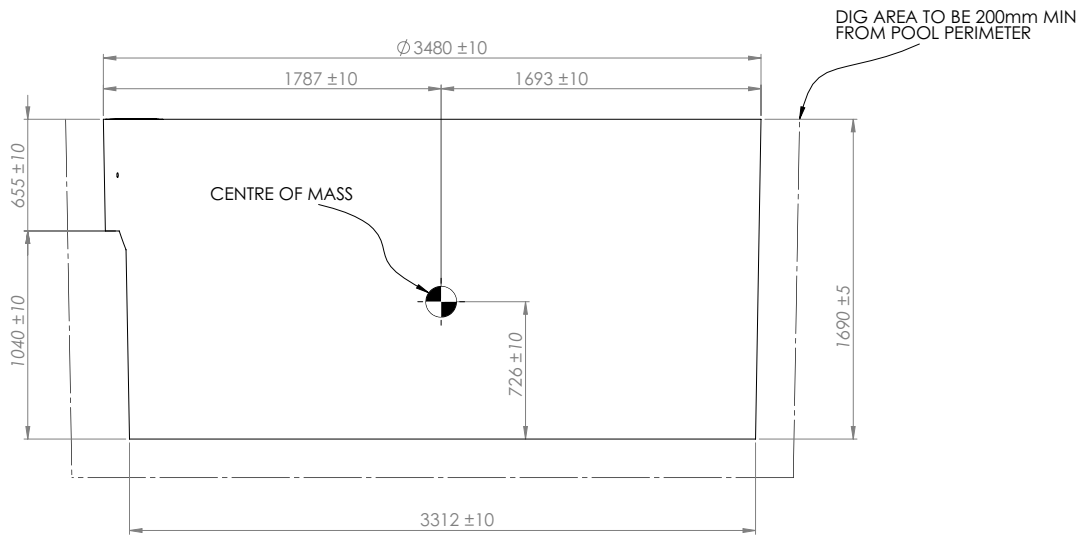

Aerial View

Side View

CL POOLS

PHONE
0404 845 406

EMAIL
daniel@clpools.com.au

VISIT
www.clpools.com.