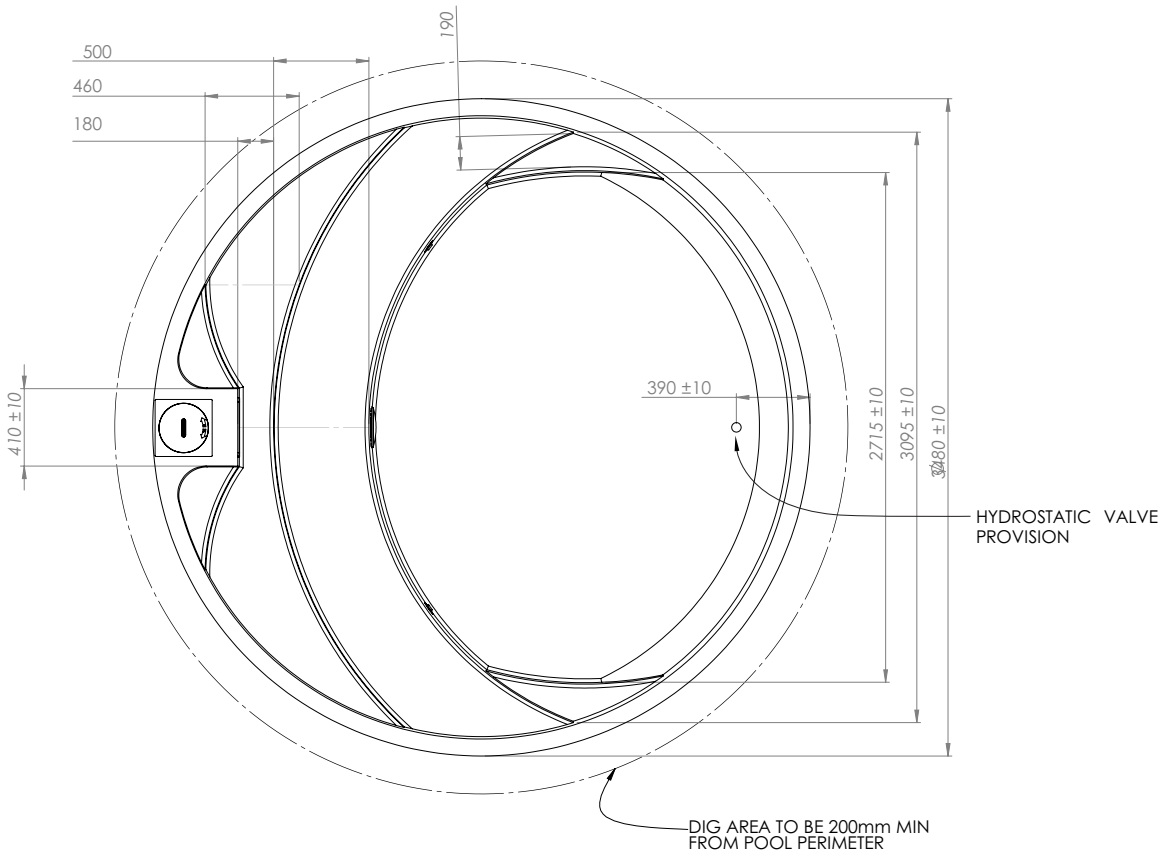

Arena

Highly engineered concrete pool shell

High performance ecoFINISH interior

Spa electrics multi-coloured LED light

Poolrite innoSkim skimmer box

Pre-fitted hydrostatic valve

Two (2) pre-plumbed returns

Aerial View

Side View

CL POOLS

PHONE
0404 845 406

EMAIL
daniel@clpools.com.au

VISIT
www.clpools.com.

Side Section View

Skimmer End View

End View