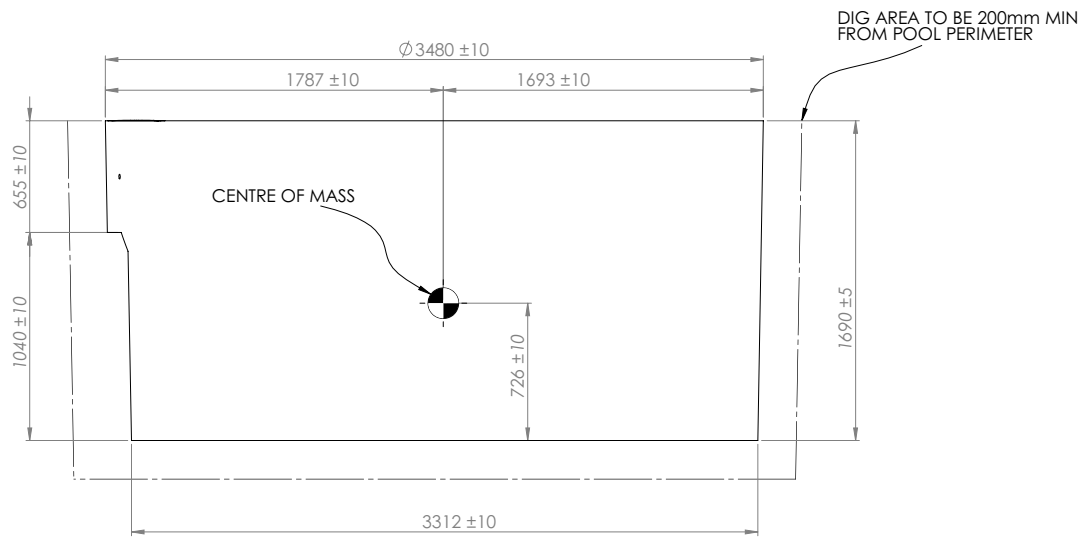

Side View

CL POOLS

PHONE
0404 845 406

EMAIL
daniel@clpools.com.au

VISIT
www.clpools.com.

Side Section View

Skimmer End View

End View